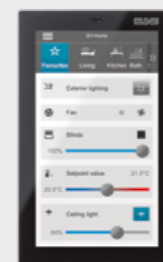

SMART CONTROL 5

Clear operating panel for the whole smart building technology.