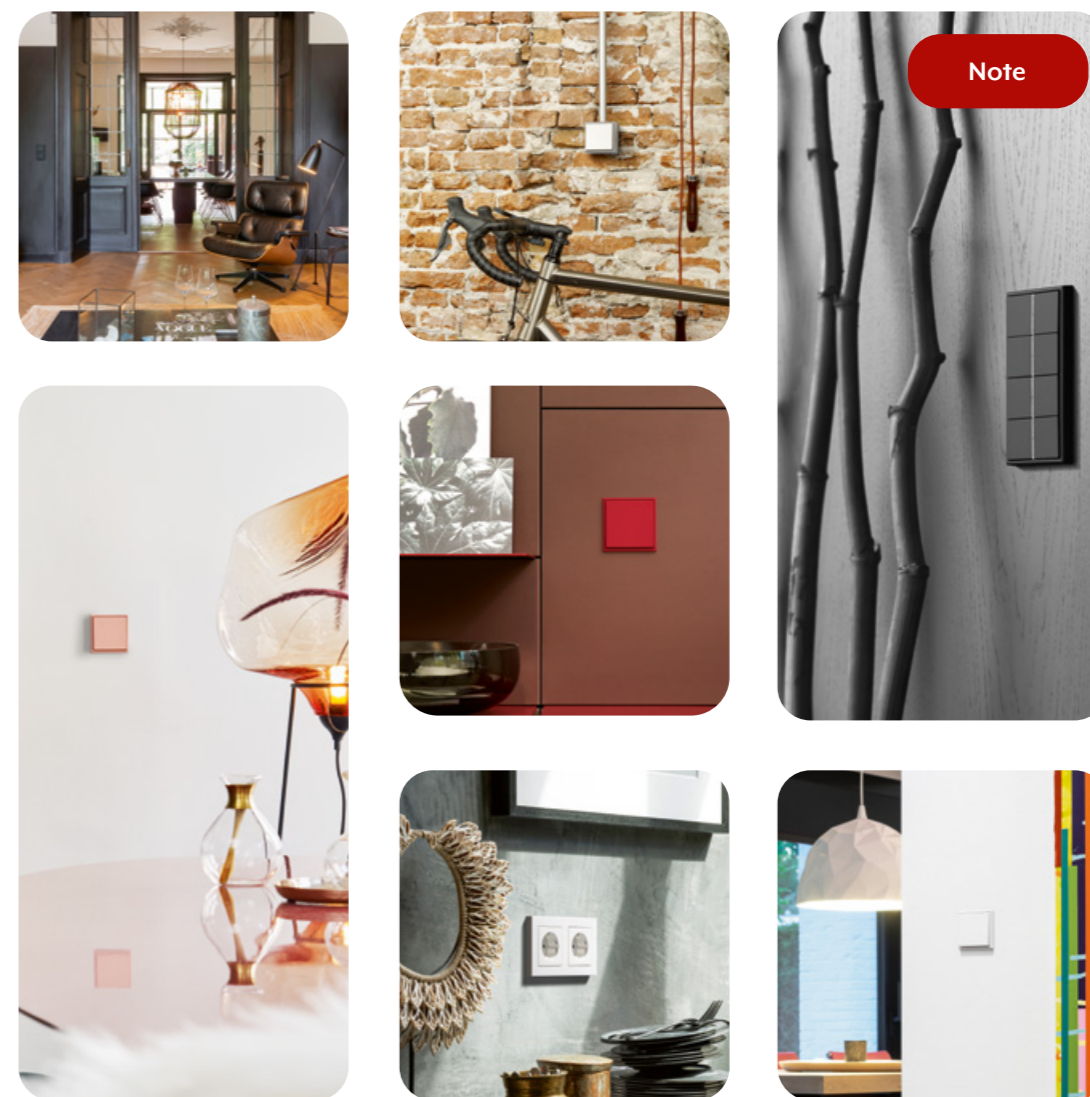

Follow the inspiration

If you are always looking for new ideas and inspiration, follow JUNG on Pinterest and Instagram. On these channels you can discover inspirational designs and fascinating technology in a high-quality presentation.