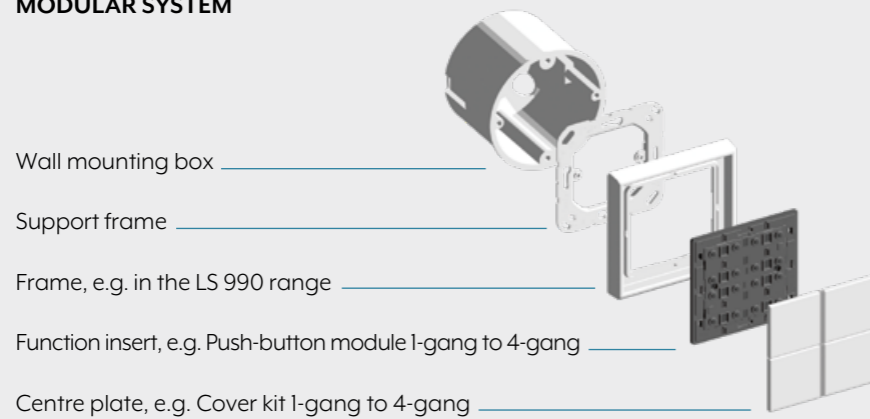

A 550 / A FLOW

Plastic	
white	
black	
aluminium	
matt snow white	
matt graphite black	
matt anthracite	

Smart mounting

MODULAR SYSTEM

1-GANG TO 5-GANG DESIGNS

Smart living does not only start with the comprehensive interlinking but already much earlier. Namely when it is a matter of just as many controls as you need being installed together at one place. And in the design that you like. With the JUNG modular system, up to five covers in the switch design can be combined in only one frame. You have