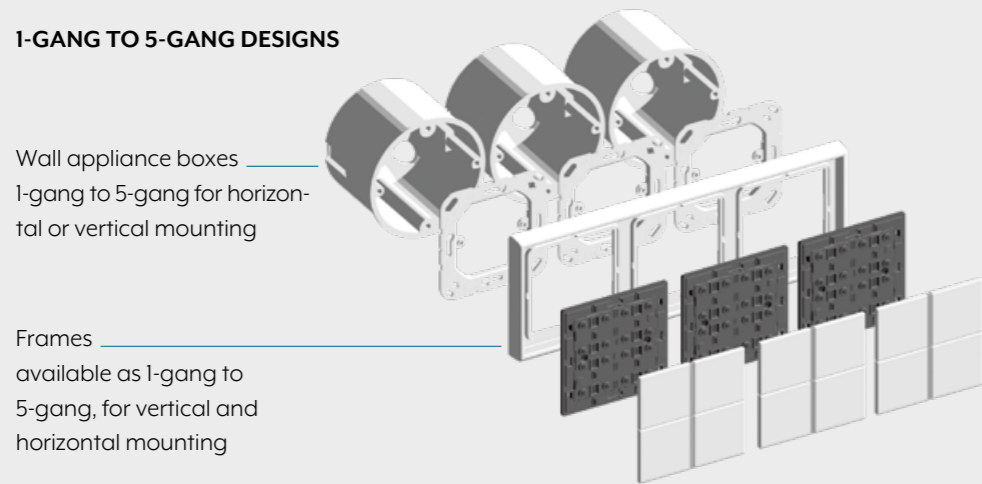

A 550 / A FLOW

Plastic	
white	
black	
aluminium	
matt snow white	
matt graphite black	
matt anthracite	

Smart mounting

MODULAR SYSTEM

1-GANG TO 5-GANG DESIGNS

Smart living does not only start with the comprehensive interlinking but already much earlier. Namely when it is a matter of just as many controls as you need being installed together at one place. And in the design that you like. With the JUNG modular system, up to five covers in the switch design can be combined in only one frame. You have

all functions ready to hand at one place. Mounting is always carried out according to the same principle: matching cover and frame are assembled and installed in the same design. The kind of complex technology hidden behind it only shows in the functionality – but it does not disturb the elegant design.