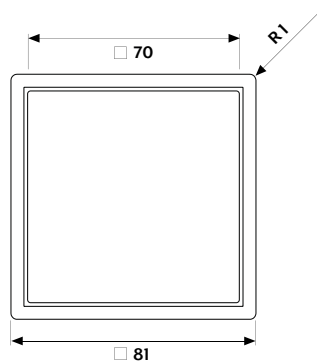

LS ZERO

Frame material

Thermoplastic

Compatible with all covers of the range LS.

Switch

Rotary dimmer

Switch/socket combination

F 40 sensor, 4-gang

F 50 sensor, 4-gang

Frame size

- 1-gang 81 mm x 81 mm
- 2-gang 81 mm x 152 mm
- 3-gang 81 mm x 223 mm

Dimension of plastering frame

For flush mounting and 3 mm installation height

- 1-gang 130 x 130 x 12.5 mm
- 2-gang 130 x 201 x 12.5 mm
- 3-gang 130 x 272 x 12.5 mm

Suitable for plaster or plaster-board thickness of 12.5 mm

Frames can be installed horizontally and vertically.